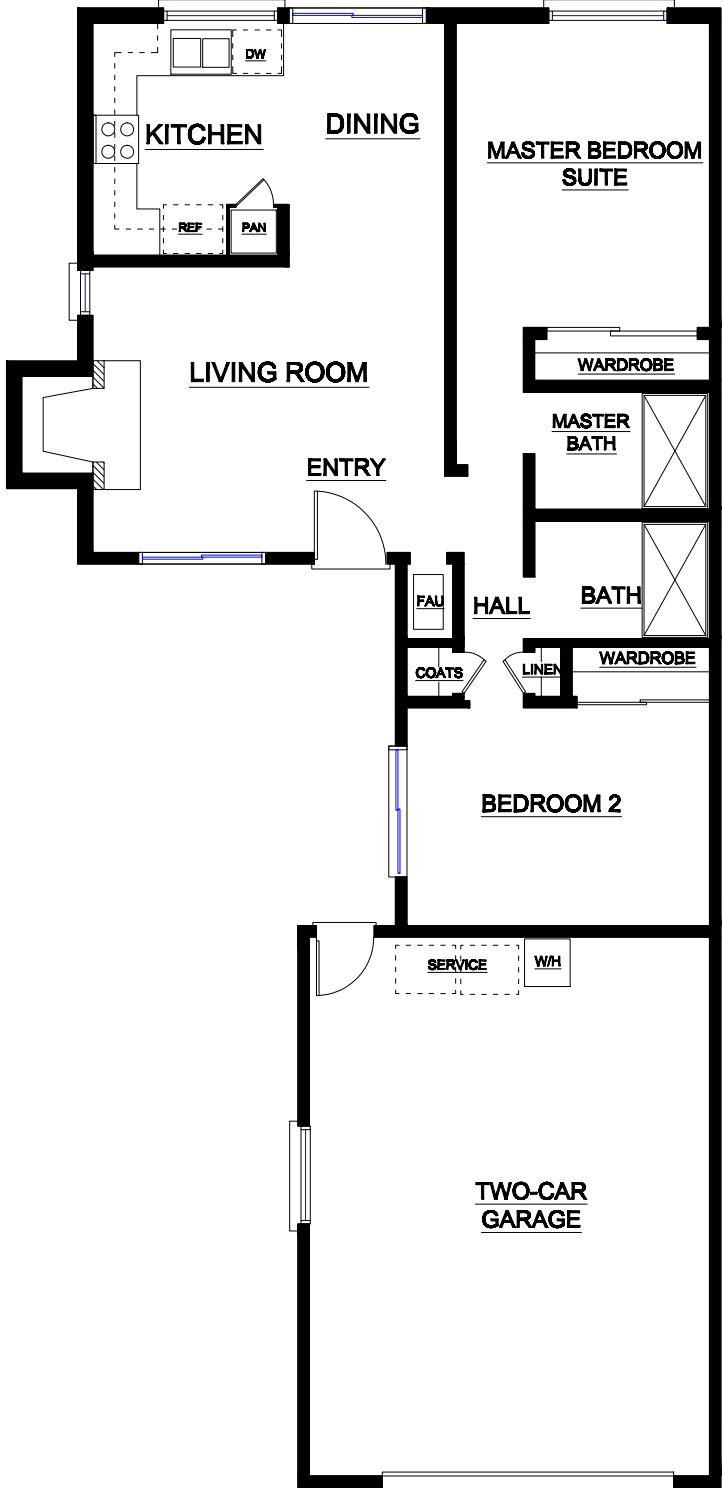

Tract: Sunrise Homes, Model: Daybreak, 864 – 1,000 Square Feet

**Tract:** Sunrise Homes, **Model:** Morning Sun, 1128 Square Feet

Tract: Sunrise Homes, Model: Sunburst, 1356 – 1445 Square Feet